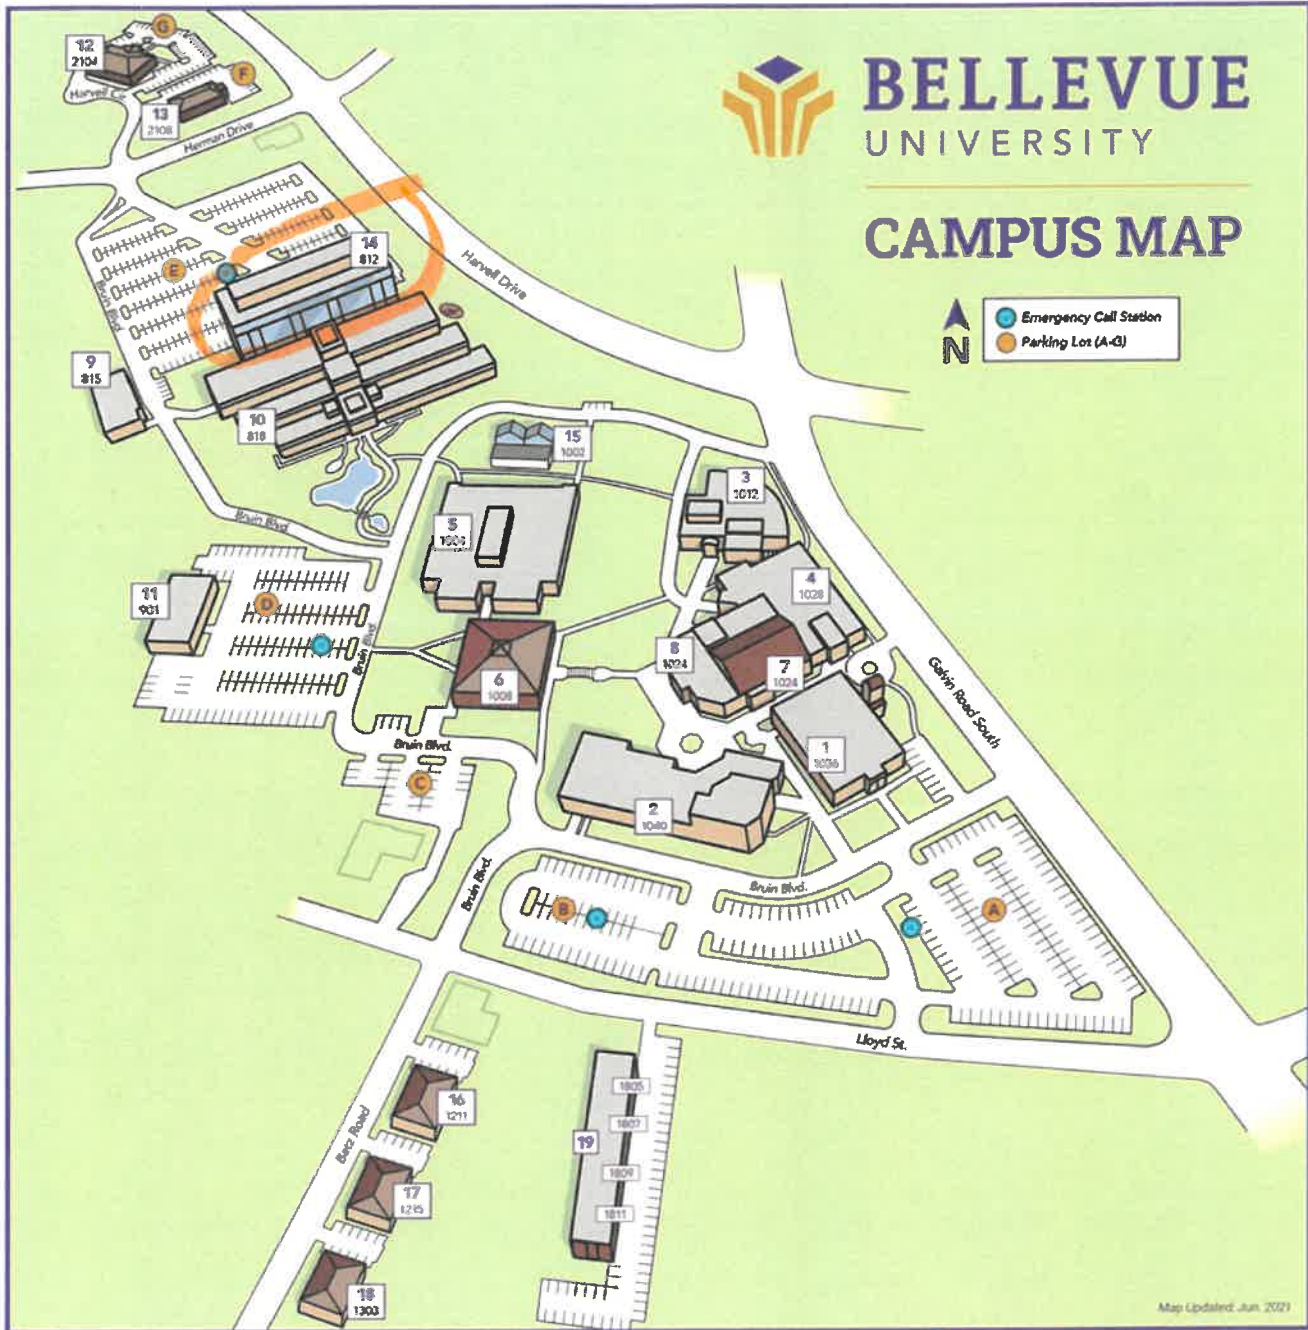

**BELLEVUE**  
UNIVERSITY

## CAMPUS MAP

Map Updated: Jun. 2021

- 1 **Durham Administration Building (DUR)**  
1036 Bruin Blvd.
- 2 **Hitchcock Humanities Center / Criss Auditorium (HUM)**  
1040 Bruin Blvd.
- 3 **Riley Technology Center (RTC)**  
1012 Bruin Blvd.
- 4 **Freeman/Lozier Library (LIB)**  
1028 Bruin Blvd.
- 5 **R. Joe Dennis Learning Center (LCN)**  
1004 Bruin Blvd.
- 6 **Margre H. Durham Student Center**

- 7 **Gordon Lozier Athletic Center**  
1024 Bruin Blvd.
- 8 **eSports Arena**  
1024 Bruin Blvd.
- 9 **Hollis and Helen Baright Bookstore**  
815 Bruin Blvd.
- 10 **Educational Services Building (ESB)**  
818 Bruin Blvd.
- 11 **Maintenance**  
901 Bruin Blvd.
- 12 **Wellness Center**  
2104 Harvell Circle

- 14 **John B. Muller Administrative Services Building (MASB)**  
812 Bruin Blvd.
- 15 **Sustainability Lab**  
1002 Bruin Blvd.
- 16 **Student Housing**  
1211 Betz Road
- 17 **Student Housing**  
1215 Betz Road
- 18 **Student Housing**  
1303 Betz Road
- 19 **Student Housing**  
1805 • 1807 • 1809 • 1811  
Lloyd Street